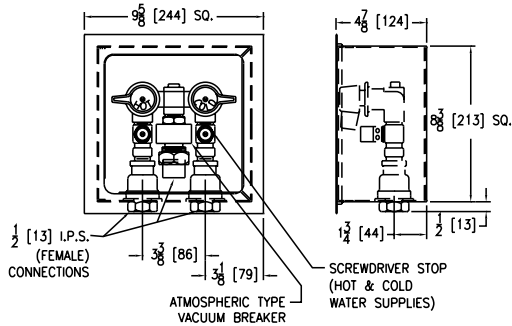

Z1464 WATER SUPPLY CONTROL BOX ASSEMBLY

ENGINEERING SPECIFICATION

Zurn ZS1464 water supply control box assembly features 18-8 Type 304 stainless steel, cylinder lock and hinged cover, bronze control valves, screwdriver stops, and atmospheric type vacuum breaker.

A Opening Size inches [mm]	Approximate Weight lb [kg]
8-1/2 [216] x 8-1/2 [216]	17 [8]

PREFIXES	DESCRIPTION	A OPENING SIZE	LIST PRICE
ZS1464*	Type 304 Stainless Steel	8-1/2" x 8-1/2"	5,330.00
SUFFIXES			DEDUCT
-LM	Less Internal Mixing Valve Assembly		-1,576.00
BEST SELLER			LIST PRICE
ZS1464			5,330.00

Z1468 ACCESS COVER AND PLUG

ENGINEERING SPECIFICATION

Zurn ZS1468 round stainless steel wall access cover comes complete with securing screw and bronze raised hex head plug.

Product Designation	Dimensions in inches [mm]		Approximate Weight lb [kg]
	A Pipe Size	C	
-1.25	1-1/4 [32]	4 [102]	4 [2]
-1.5	1-1/2 [38]		
-2	2 [51]		
-2.5	2-1/2 [64]	5 [127]	5 [2]
-3	3 [76]		
-3.5	3-1/2 [89]		
-4	4 [102]	7 [178]	8 [4]
-5	5 [127]		
-6	6 [152]		
-8	8 [203]	11 [279]	25 [11]

PREFIXES	DESCRIPTION	A PIPE SIZE	LIST PRICE
ZS1468*	Bronze with Stainless Steel Cover	1-1/4", 1-1/2"	181.00
		2"	194.00
		2-1/2"	206.00
		3"	235.00
		3-1/2"	292.00
		4"	306.00
		5"	433.00
		6"	660.00
		8"	1,195.00
ZAB1468	Bronze Plug with Polished Bronze Cover	1-1/4", 1-1/2"	140.00
		2"	150.00
		2-1/2"	165.00
		3"	194.00
		3-1/2"	257.00
		4"	267.00
		5"	385.00
		6"	618.00
		8"	1,154.00
SUFFIXES			ADD
-SL	Screws Longer Than 3-1/2" (Per Inch)		20.00
-VP	Vandal-Proof Screw		72.00
BEST SELLERS			LIST PRICE
ZS1468-2			194.00
ZS1468-3			235.00
ZS1468-4			306.00
ZS1468-4-VP			378.00