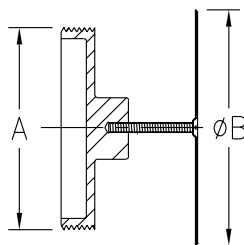

Z1464 WATER SUPPLY CONTROL BOX ASSEMBLY

ENGINEERING SPECIFICATION

Zurn ZS1464 water supply control box assembly features 18-8 Type 304 stainless steel, cylinder lock and hinged cover, bronze control valves, screwdriver stops, and atmospheric type vacuum breaker.

A Opening Size inches [mm]	Approximate Weight lb [kg]
8-1/2 [216] x 8-1/2 [216]	17 [8]

PREFIXES	DESCRIPTION	A OPENING SIZE	LIST PRICE
ZS1464*	Type 304 Stainless Steel	8-1/2" x 8-1/2"	5,330.00
SUFFIXES			DEDUCT
-LM	Less Internal Mixing Valve Assembly		-1,576.00
BEST SELLER			LIST PRICE
ZS1464			5,330.00

Z1468 ACCESS COVER AND PLUG

ENGINEERING SPECIFICATION

Zurn ZS1468 round stainless steel wall access cover comes complete with securing screw and bronze raised hex head plug.

Product Designation	Dimensions in inches [mm]		Approximate Weight lb [kg]
	A Pipe Size	C	
-1.25	1-1/4 [32]	4 [102]	4 [2]
-1.5	1-1/2 [38]		
-2	2 [51]		
-2.5	2-1/2 [64]	5 [127]	5 [2]
-3	3 [76]		
-3.5	3-1/2 [89]		
-4	4 [102]	7 [178]	8 [4]
-5	5 [127]		
-6	6 [152]		
-8	8 [203]	11 [279]	25 [11]

PREFIXES	DESCRIPTION	A PIPE SIZE	LIST PRICE
ZS1468*	Bronze with Stainless Steel Cover	1-1/4", 1-1/2"	181.00
		2"	194.00
		2-1/2"	206.00
		3"	235.00
		3-1/2"	292.00
		4"	306.00
		5"	433.00
		6"	660.00
		8"	1,195.00
ZAB1468	Bronze Plug with Polished Bronze Cover	1-1/4", 1-1/2"	140.00
		2"	150.00
		2-1/2"	165.00
		3"	194.00
		3-1/2"	257.00
		4"	267.00
		5"	385.00
		6"	618.00
		8"	1,154.00
SUFFIXES			ADD
-SL	Screws Longer Than 3-1/2" (Per Inch)		20.00
-VP	Vandal-Proof Screw		72.00
BEST SELLERS			LIST PRICE
ZS1468-2			194.00
ZS1468-3			235.00
ZS1468-4			306.00
ZS1468-4-VP			378.00